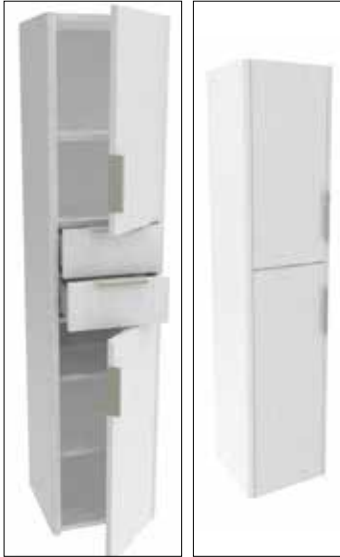

Linea is designed to be used as free standing furniture and features beautiful high gloss yet durable laminate finishes.

Base cabinets are designed with a drawer within drawer construction and feature integrated basins or solid tops in matching laminate finishes with rounded corners. Wall cabinets feature handle-less doors with recessed mirrors and rounded gables.

WALL & MIRROR CABINETS:

Handle-less design with descending doors
 Rounded Edged Gables
 18mm White easy to clean MFC cabinet
 Cam, pin & dowel construction
 Two adjustable shelves on metal pins
 Solid 18mm backs for rigid fixing
 Unique inset vertical mirror design
 4mm safety mirror with polished edges

BASE CABINETS:

Wall hung cabinets
 Soft close metal drawer mechanisms
 Cut out for basin waste
 18mm White easy to clean MFC cabinet
 Bar handles included
 One Tap Hole Basins

Cabinet Type	Code	Height (mm)	Width (mm)	Depth (mm)
2 Door 2 Drawer Tall Cabinet	BPTFS316D	1580	350	340
2 Door Shallow Mid Cabinet	BPTFS313	1292	350	240

TALL 2 DRAWER CABINET:

High gloss laminate finish
 Wall hung cabinet
 Integrated bar handles
 Rounded laminate gables
 Soft close doors and drawers
 18mm white easy to clean MFC internals
 Cam, pin & dowel construction