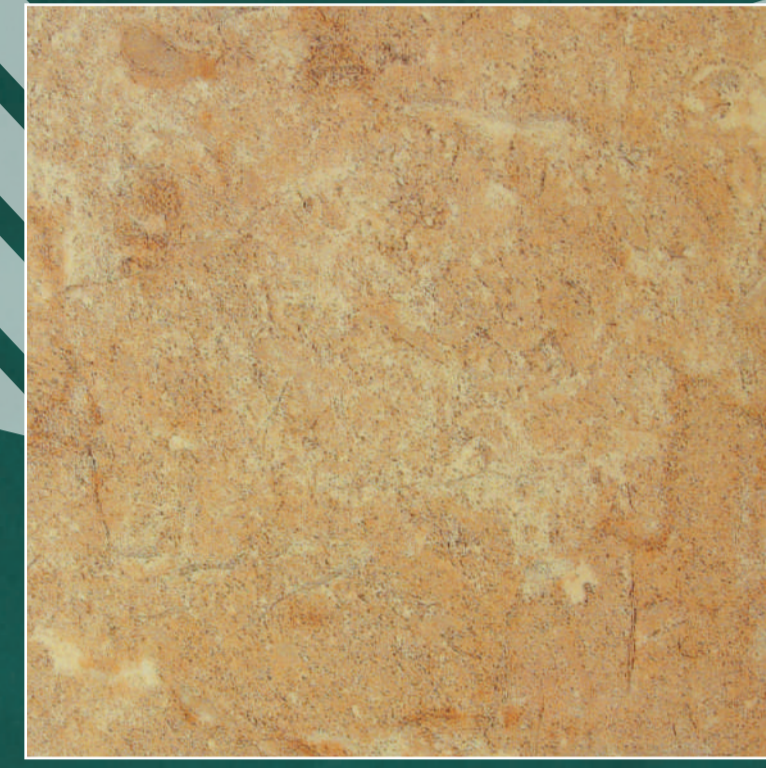

PERLA[®]

BATHROOM WALL PANELS

STONE DESIGNS

EXCLUSIVE CRYSTAL BASALT P21 EXCLUSIVE HIGHLAND SLATE P36 EXCLUSIVE BLACK SLATE P13 EXCLUSIVE GRAINED MARBLE P24 EXCLUSIVE QUARTZITE BLACK P18 EXCLUSIVE LIMESTONE P14 EXCLUSIVE GREY STRATUS P25

EXCLUSIVE QUARTZITE BROWN P15 EXCLUSIVE CRYSTAL SAND P23 EXCLUSIVE TUSCAN STONE P20 ORIGINAL TRAVERTINE P30 EXCLUSIVE CRYSTAL WHITE P19 ORIGINAL NERO P53 ORIGINAL CULLIN P54

METALLIC & PEARLESCENTS

ORIGINAL METALLIC WHITE P35 ORIGINAL METALLIC BLACK P44 EXCLUSIVE TRANSCEND P03 EXCLUSIVE PEARL WHITE P09 EXCLUSIVE PEARL BLACK P08 EXCLUSIVE PEARL BRONZE P11 EXCLUSIVE PEARL GOLD P10

GRAINS, STRIPES & PATTERNS

EXCLUSIVE LINEA WHITE STRIPE P06 EXCLUSIVE LINEA GREY STRIPE P49 EXCLUSIVE LINEA BLACK STRIPE P07 ORIGINAL NATURE SILVER GREY P45 EXCLUSIVE PUMICE P37 EXCLUSIVE GOLD LEAF P05 EXCLUSIVE SILVER LEAF P04

DESIGNER CHOICE

EXCLUSIVE WHITE STAR P02 EXCLUSIVE BLACK STAR P01 ORIGINAL GREY SLATE P08 ORIGINAL BRONZE SLATE P29 ORIGINAL ELEMENT WHITE P26 ORIGINAL MANHATTAN MADISON P31 ORIGINAL MANHATTAN BROADWAY P32