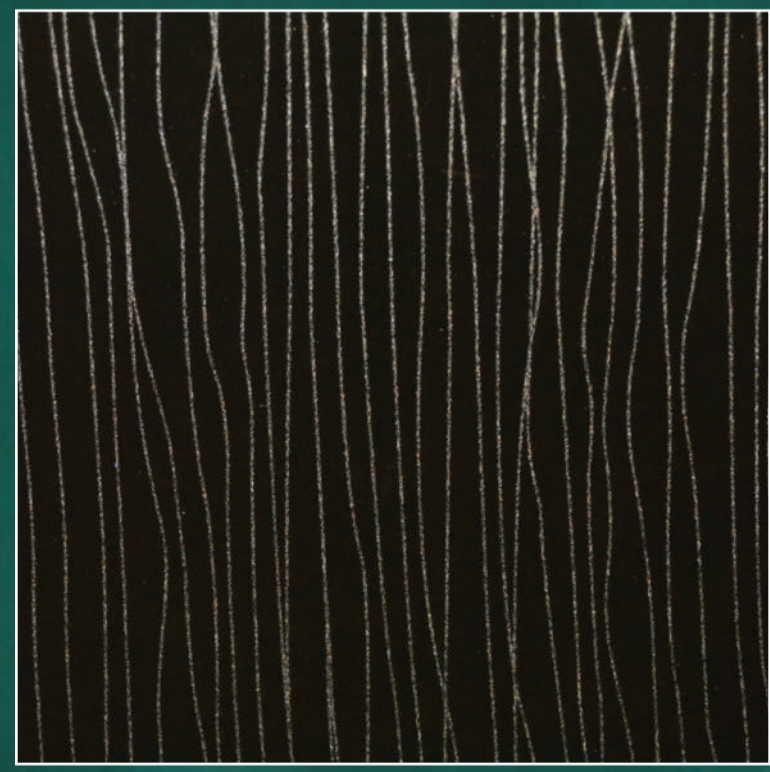

PERLA[®]

BATHROOM WALL PANELS

STONE DESIGNS

EXCLUSIVE CRYSTAL BASALT P21 EXCLUSIVE HIGHLAND SLATE P36 EXCLUSIVE BLACK SLATE P13 EXCLUSIVE GRAINED MARBLE P24 EXCLUSIVE QUARTZITE BLACK P18 EXCLUSIVE LIMESTONE P14 EXCLUSIVE GREY STRATUS P25

EXCLUSIVE QUARTZITE BROWN P15 EXCLUSIVE CRYSTAL SAND P23 EXCLUSIVE TUSCAN STONE P20 ORIGINAL TRAVERTINE P30 EXCLUSIVE CRYSTAL WHITE P19 ORIGINAL NERO P53 ORIGINAL CULLIN P54

METALLIC & PEARLESCENTS

ORIGINAL METALLIC WHITE P35 ORIGINAL METALLIC BLACK P44 EXCLUSIVE TRANSCEND P03 EXCLUSIVE PEARL WHITE P09 EXCLUSIVE PEARL BLACK P08 EXCLUSIVE PEARL BRONZE P11 EXCLUSIVE PEARL GOLD P10

GRAINS, STRIPES & PATTERNS

EXCLUSIVE LINEA WHITE STRIPE P06 EXCLUSIVE LINEA GREY STRIPE P49 EXCLUSIVE LINEA BLACK STRIPE P07 ORIGINAL NATURE SILVER GREY P45 EXCLUSIVE PUMICE P37 EXCLUSIVE GOLD LEAF P05 EXCLUSIVE SILVER LEAF P04

DESIGNER CHOICE

EXCLUSIVE WHITE STAR P02 EXCLUSIVE BLACK STAR P01 ORIGINAL GREY SLATE P08 ORIGINAL BRONZE SLATE P29 ORIGINAL ELEMENT WHITE P26 ORIGINAL MANHATTAN MADISON P31 ORIGINAL MANHATTAN BROADWAY P32