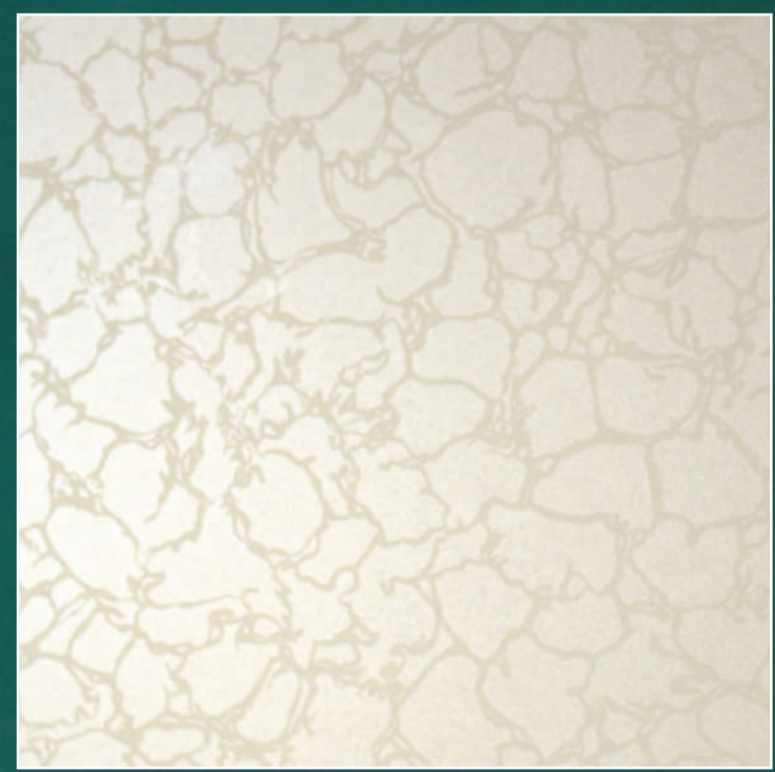

PERLA[®]

BATHROOM WALL PANELS

STONE DESIGNS

EXCLUSIVE CRYSTAL BASALT P21 EXCLUSIVE HIGHLAND SLATE P36 EXCLUSIVE BLACK SLATE P13 EXCLUSIVE GRAINED MARBLE P24 EXCLUSIVE QUARTZITE BLACK P18 EXCLUSIVE LIMESTONE P14 EXCLUSIVE GREY STRATUS P25

EXCLUSIVE QUARTZITE BROWN P15 EXCLUSIVE CRYSTAL SAND P23 EXCLUSIVE TUSCAN STONE P20 ORIGINAL TRAVERTINE P30 EXCLUSIVE CRYSTAL WHITE P19 ORIGINAL NERO P53 ORIGINAL CULLIN P54

METALLIC & PEARLESCENTS

ORIGINAL METALLIC WHITE P35 ORIGINAL METALLIC BLACK P44 EXCLUSIVE TRANSCEND P03 EXCLUSIVE PEARL WHITE P09 EXCLUSIVE PEARL BLACK P08 EXCLUSIVE PEARL BRONZE P11 EXCLUSIVE PEARL GOLD P10

GRAINS, STRIPES & PATTERNS

EXCLUSIVE LINEA WHITE STRIPE P06 EXCLUSIVE LINEA GREY STRIPE P49 EXCLUSIVE LINEA BLACK STRIPE P07 ORIGINAL NATURE SILVER GREY P45 EXCLUSIVE PUMICE P37 EXCLUSIVE GOLD LEAF P05 EXCLUSIVE SILVER LEAF P04

DESIGNER CHOICE

EXCLUSIVE WHITE STAR P02 EXCLUSIVE BLACK STAR P01 ORIGINAL GREY SLATE P08 ORIGINAL BRONZE SLATE P29 ORIGINAL ELEMENT WHITE P26 ORIGINAL MANHATTAN MADISON P31 ORIGINAL MANHATTAN BROADWAY P32